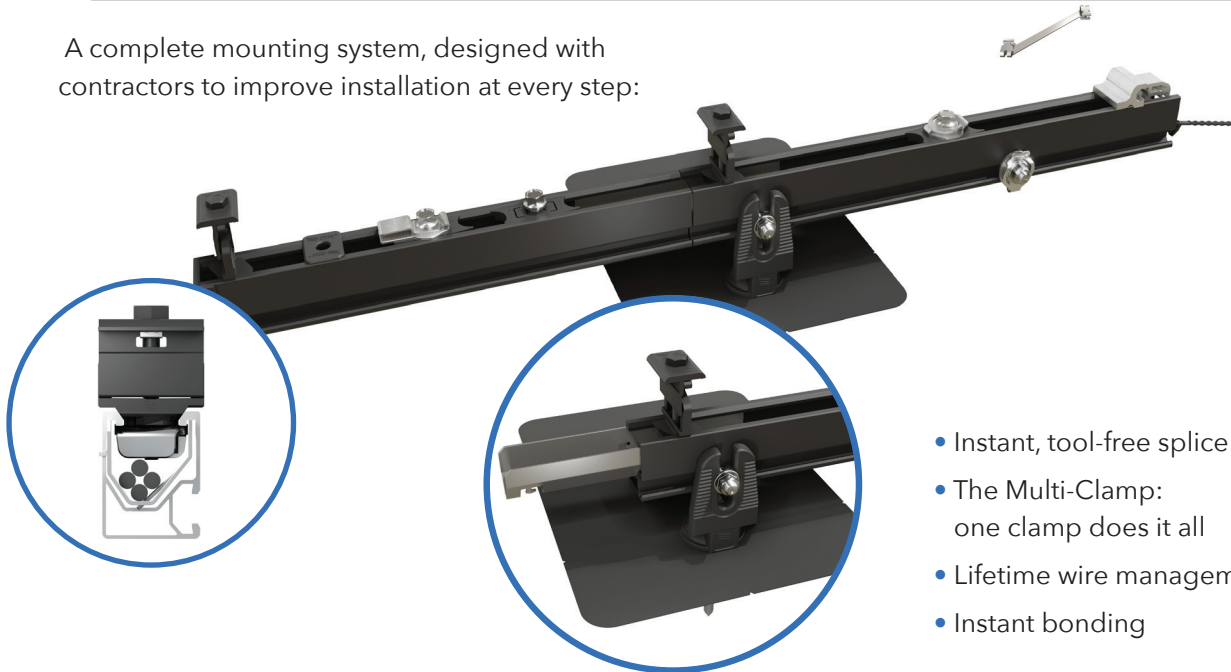

## UPDATED: Pegasus Rail System | The best got better

A complete mounting system, designed with contractors to improve installation at every step:

- Instant, tool-free splice
- The Multi-Clamp: one clamp does it all
- Lifetime wire management
- Instant bonding